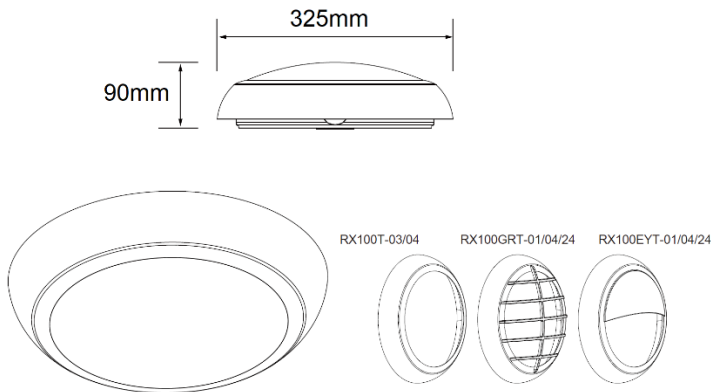

#### Polar Intensity Diagram

Diagram for RX100CCT3-01 20W in 4000K. Other diagrams available on request

#### Dimension Diagram