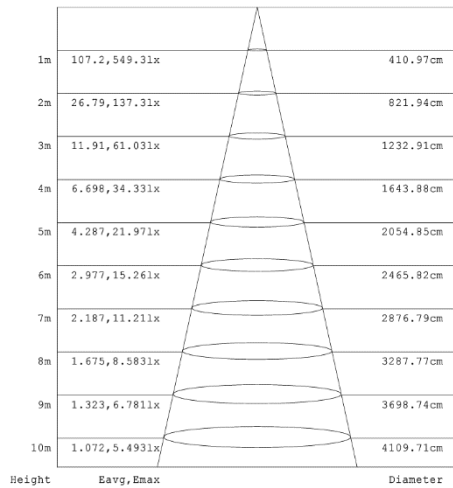

#### Cone Illuminance Diagram

Diagram for RX100CCT3-01 20W in 4000K. Other diagrams available on request

#### Dimension Diagram