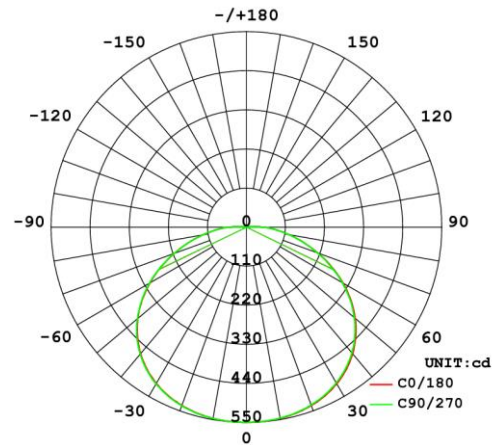

#### Polar Intensity Diagram

Diagram for RX100CCT3-01 20W in 4000K. Other diagrams available on request

#### Dimension Diagram